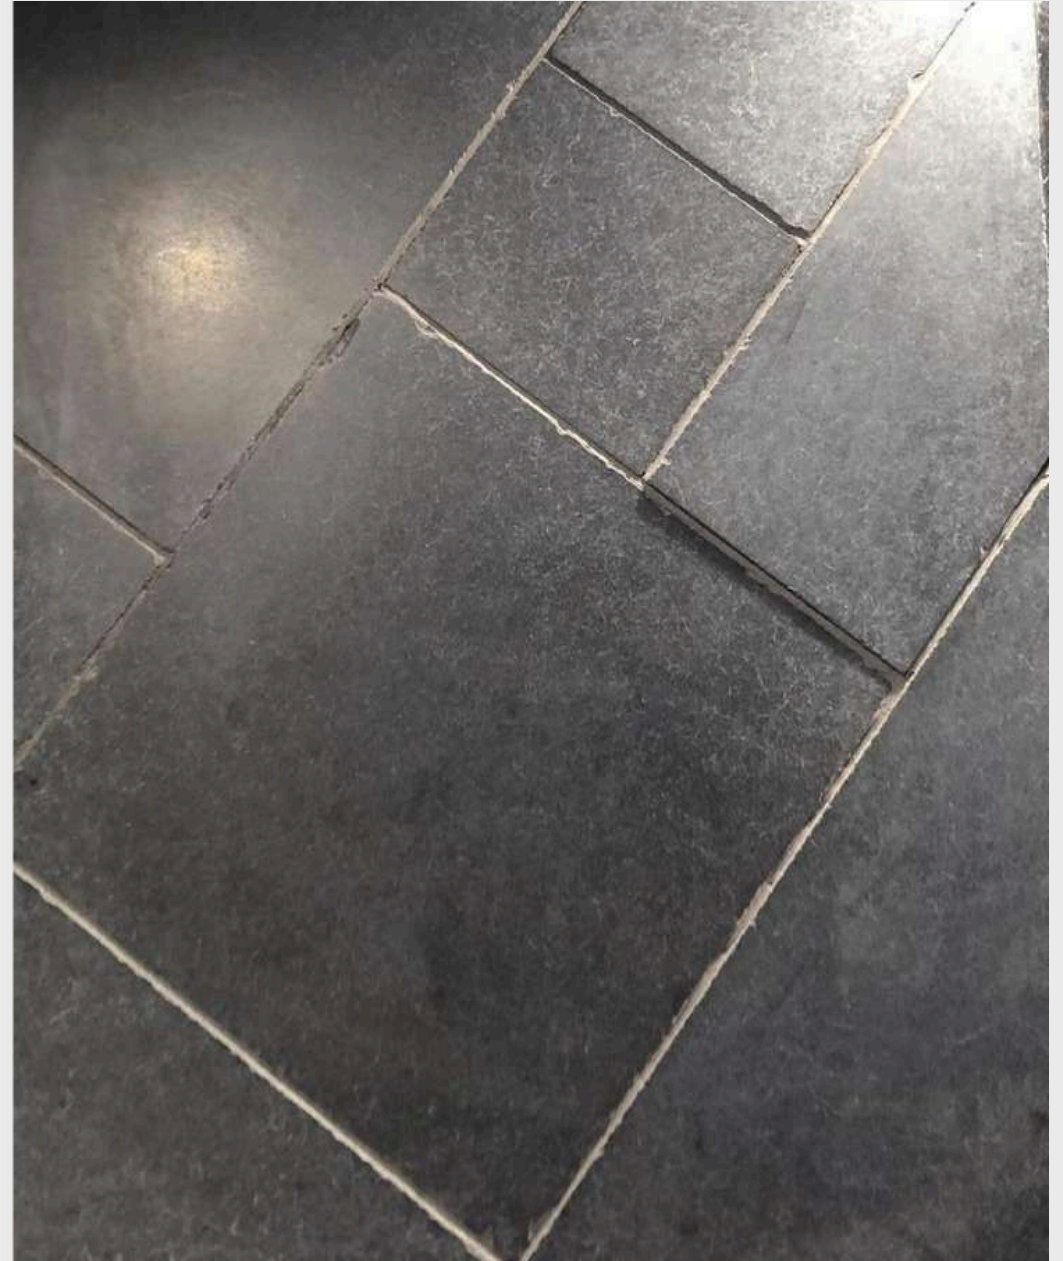

PORTLAND WHITE HISTORICAL FLOORING

PURBECK GREY CATHEDRAL ANTIQUE

BLACK LIMESTONE HAND CUT TUMBLED

PURBECK GREY LIMESTONE AGED FLOORING

TANDUR GREY HISTORICAL FLOORING

BLUE STONE WEATHERED FLOORING

PURBECK GREY LIMESTONE DISTRESSED

BLACK LIMESTONE CATHEDRAL ANTIQUE

TANDUR GREY CATHEDRAL ANTIQUE

BLACK LIMESTONE LEATHER SATIN FINISH

PORTLAND WHITE SEASONED FLOORING

COTSWOLD OLD HISTORICAL FLOORING

BLACK LIMESTONE HISTORICAL FLOORING

TANDUR GREY LIMESTONE HANDCUT TUMBLED

YORK STONE RECLAIMED FLOORING

YORK STONE RECLAIMED FLOORING

YORK STONE RECLAIMED FLOORING

JERUSALEM OLD VINTAGE FLOORING

APPLICATION
PICTURES

OLD ANTIQUE
RECLAIMED FINISHES

BLACKBLUE STONE HONED TUMBLED

BLUE BLACK LIMESTONE AGED FLOORING

APPLICATION
PICTURES

OLD ANTIQUE
RECLAIMED FINISHES

BLUEBLACK STONE WEATHERED

PORTLANDWHITE SEASONED FLOORING

APPLICATION
PICTURES

OLD ANTIQUE
RECLAIMED FINISHES

TANDUR BEIGE ANCIENT FLOORING

TANDUR BEIGE ANCIENT FLOORING