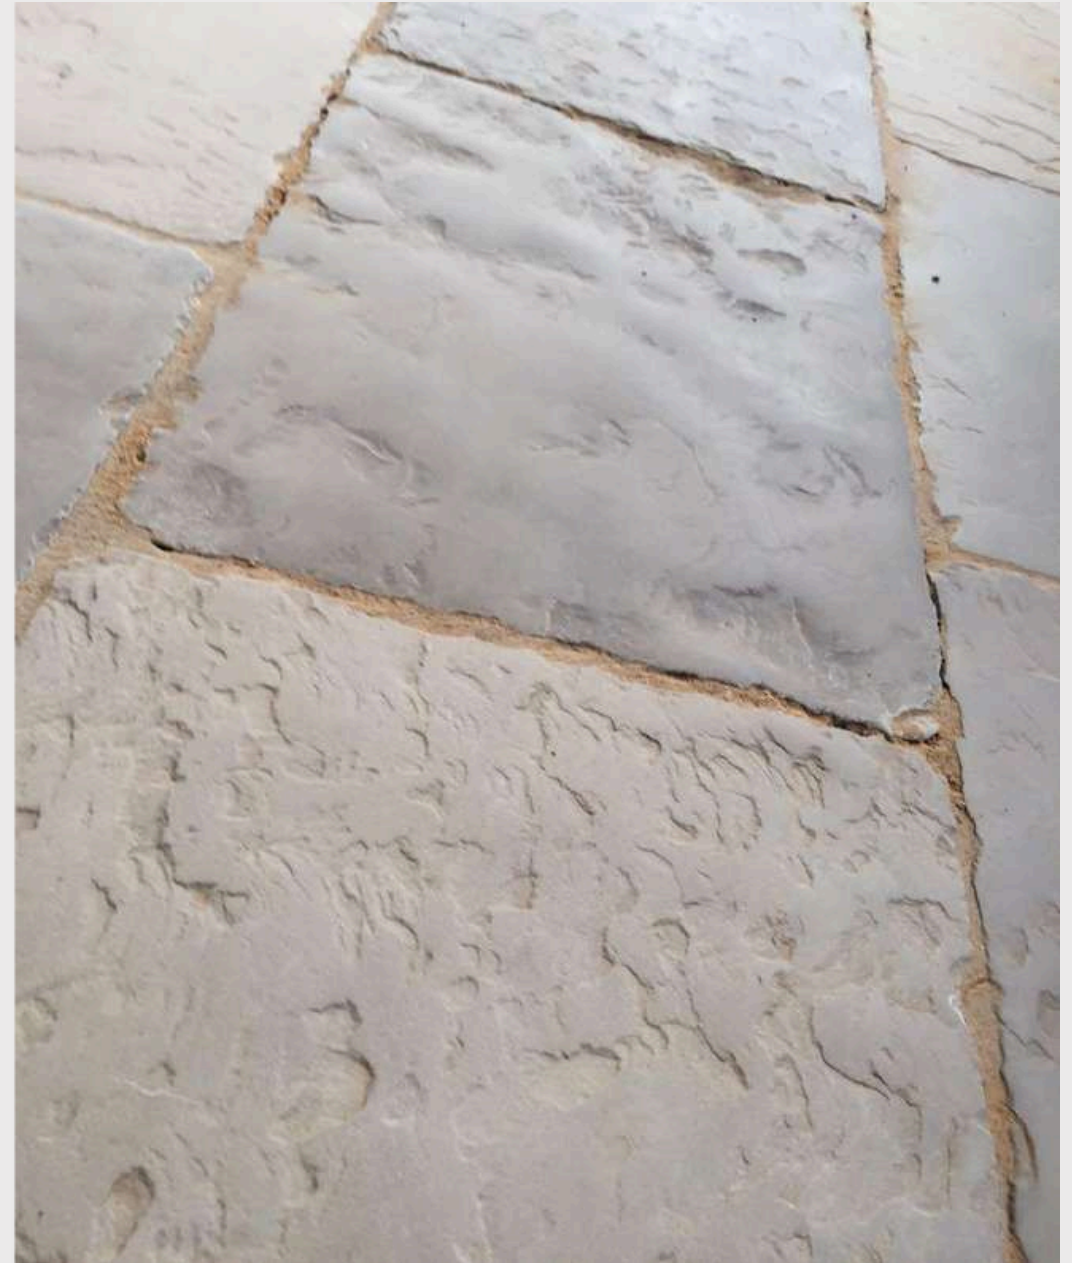

BLACK BLUE LIMESTONE CLASSIC ANTIQUE

TANDUR YELLOW LIMESTONE HAND CUT TUMBLED

BLACK LIMESTONE HANDCUT TUMBLED

TANDUR BEIGE HISTORICAL FLOORING

BLACK BLUE STONE CATHEDRAL ANTIQUE

TANDUR YELLOW LIMESTONE HONED TUMBLED

YORK STONE RECLAIMED FLOORING

YORK STONE RECLAIMED FLOORING

YORK STONE RECLAIMED FLOORING

JERUSALEM OLD VINTAGE FLOORING

APPLICATION
PICTURES

OLD ANTIQUE
RECLAIMED FINISHES

BLACKBLUE STONE HONED TUMBLED

BLUE BLACK LIMESTONE AGED FLOORING

APPLICATION
PICTURES

OLD ANTIQUE
RECLAIMED FINISHES

BLUEBLACK STONE WEATHERED

PORTLANDWHITE SEASONED FLOORING

APPLICATION
PICTURES

OLD ANTIQUE
RECLAIMED FINISHES

TANDUR BEIGE ANCIENT FLOORING

TANDUR BEIGE ANCIENT FLOORING