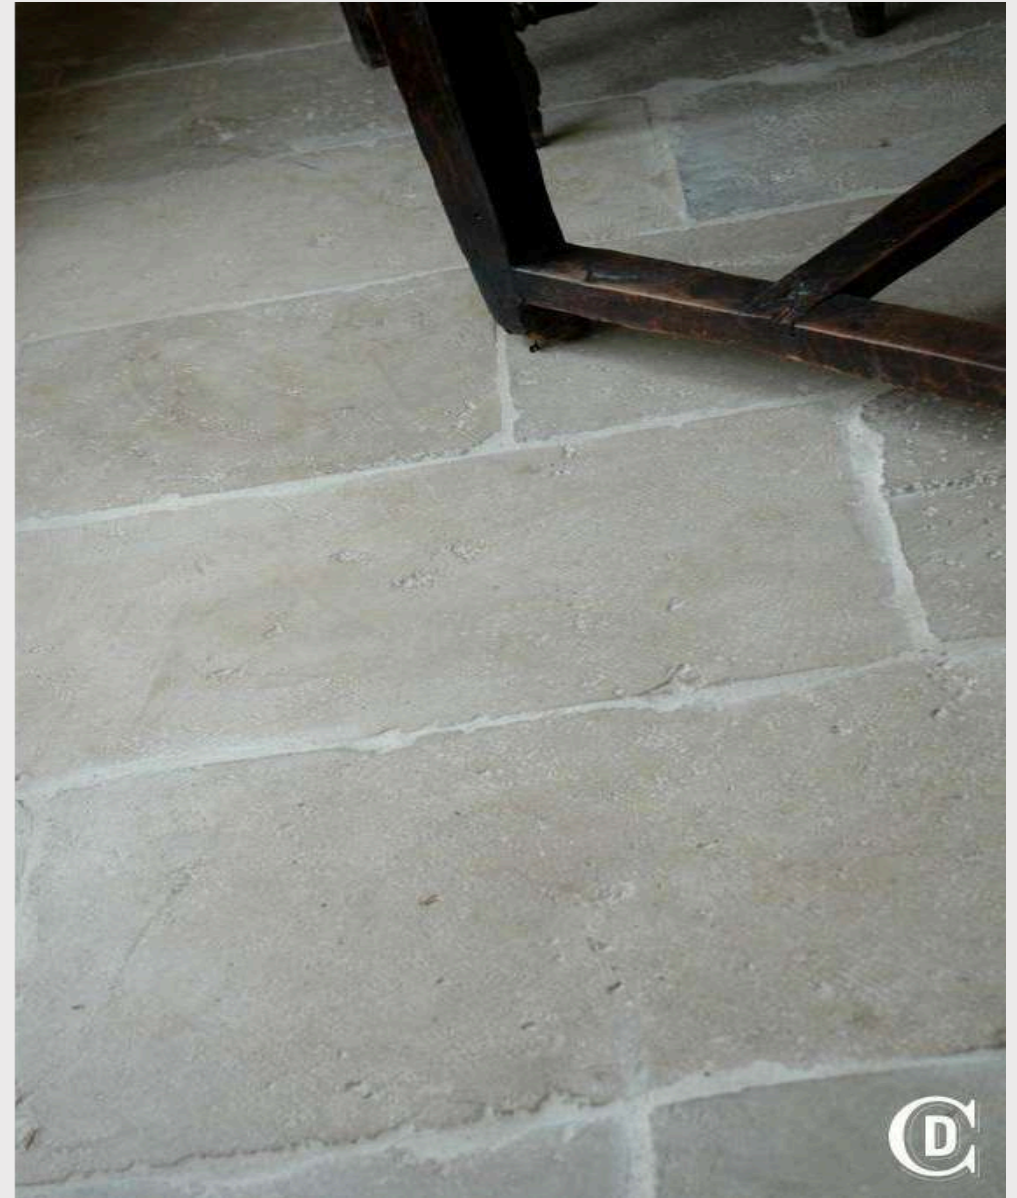

YORK STONE RECLAIMED FLOORING

YORK STONE RECLAIMED FLOORING

YORK STONE RECLAIMED FLOORING

JERUSALEM OLD VINTAGE FLOORING

APPLICATION
PICTURES

OLD ANTIQUE
RECLAIMED FINISHES

BLACKBLUE STONE HONED TUMBLED

BLUE BLACK LIMESTONE AGED FLOORING

APPLICATION
PICTURES

OLD ANTIQUE
RECLAIMED FINISHES

BLUEBLACK STONE WEATHERED

PORTLANDWHITE SEASONED FLOORING

APPLICATION
PICTURES

OLD ANTIQUE
RECLAIMED FINISHES

TANDUR BEIGE ANCIENT FLOORING

TANDUR BEIGE ANCIENT FLOORING