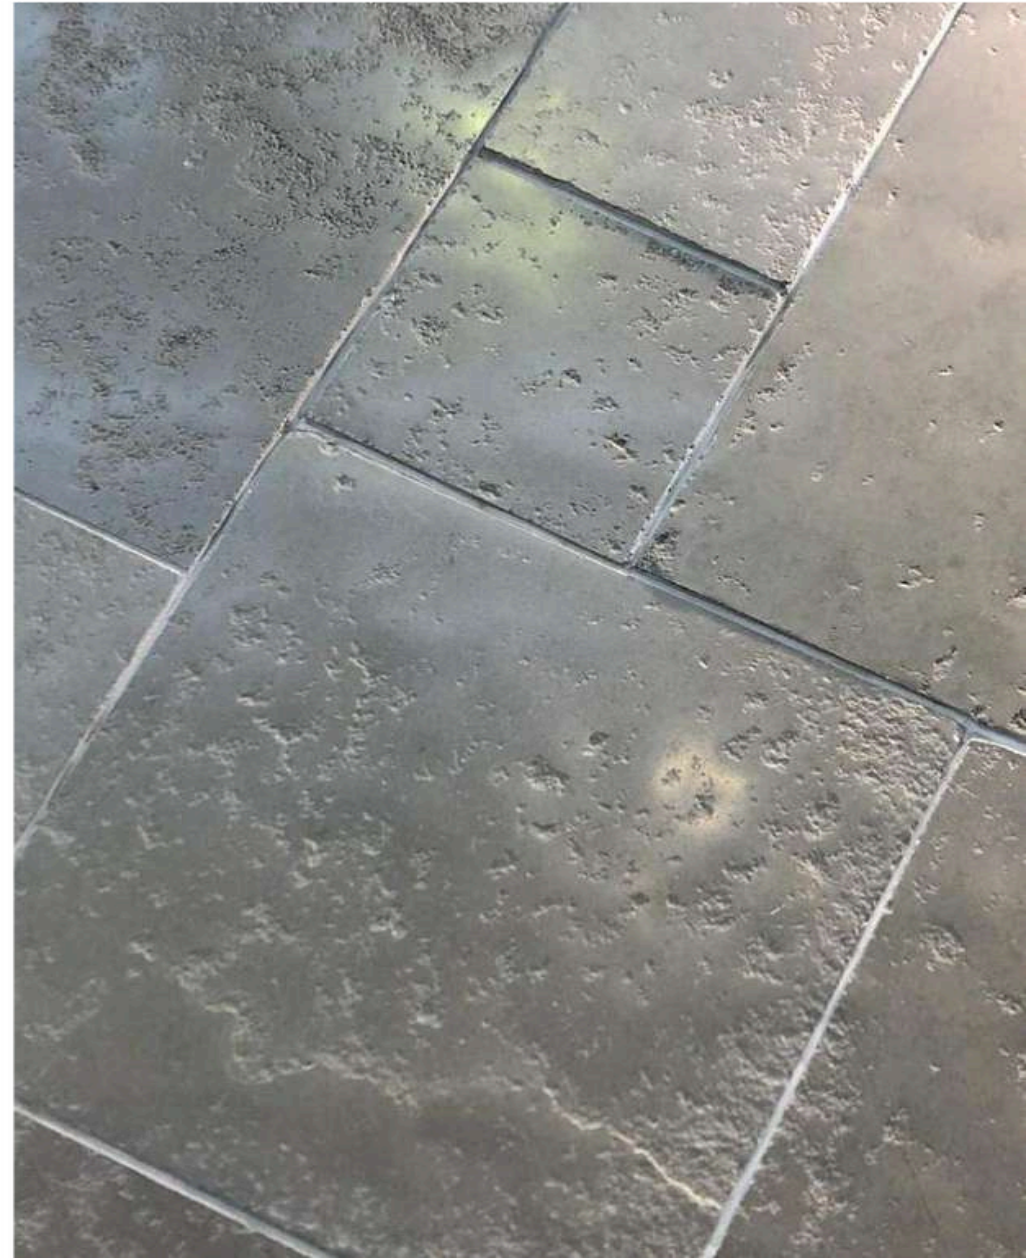

PORTLAND WHITE HISTORICAL FLOORING

PURBECK GREY CATHEDRAL ANTIQUE

BLACK LIMESTONE HAND CUT TUMBLED

PURBECK GREY LIMESTONE AGED FLOORING

TANDUR GREY HISTORICAL FLOORING

BLUE STONE WEATHERED FLOORING

PURBECK GREY LIMESTONE DISTRESSED

YORK STONE RECLAIMED FLOORING

YORK STONE RECLAIMED FLOORING

YORK STONE RECLAIMED FLOORING

JERUSALEM OLD VINTAGE FLOORING

APPLICATION
PICTURES

OLD ANTIQUE
RECLAIMED FINISHES

BLACKBLUE STONE HONED TUMBLED

BLUE BLACK LIMESTONE AGED FLOORING

APPLICATION
PICTURES

OLD ANTIQUE
RECLAIMED FINISHES

BLUEBLACK STONE WEATHERED

PORTLANDWHITE SEASONED FLOORING

APPLICATION
PICTURES

OLD ANTIQUE
RECLAIMED FINISHES

TANDUR BEIGE ANCIENT FLOORING

TANDUR BEIGE ANCIENT FLOORING