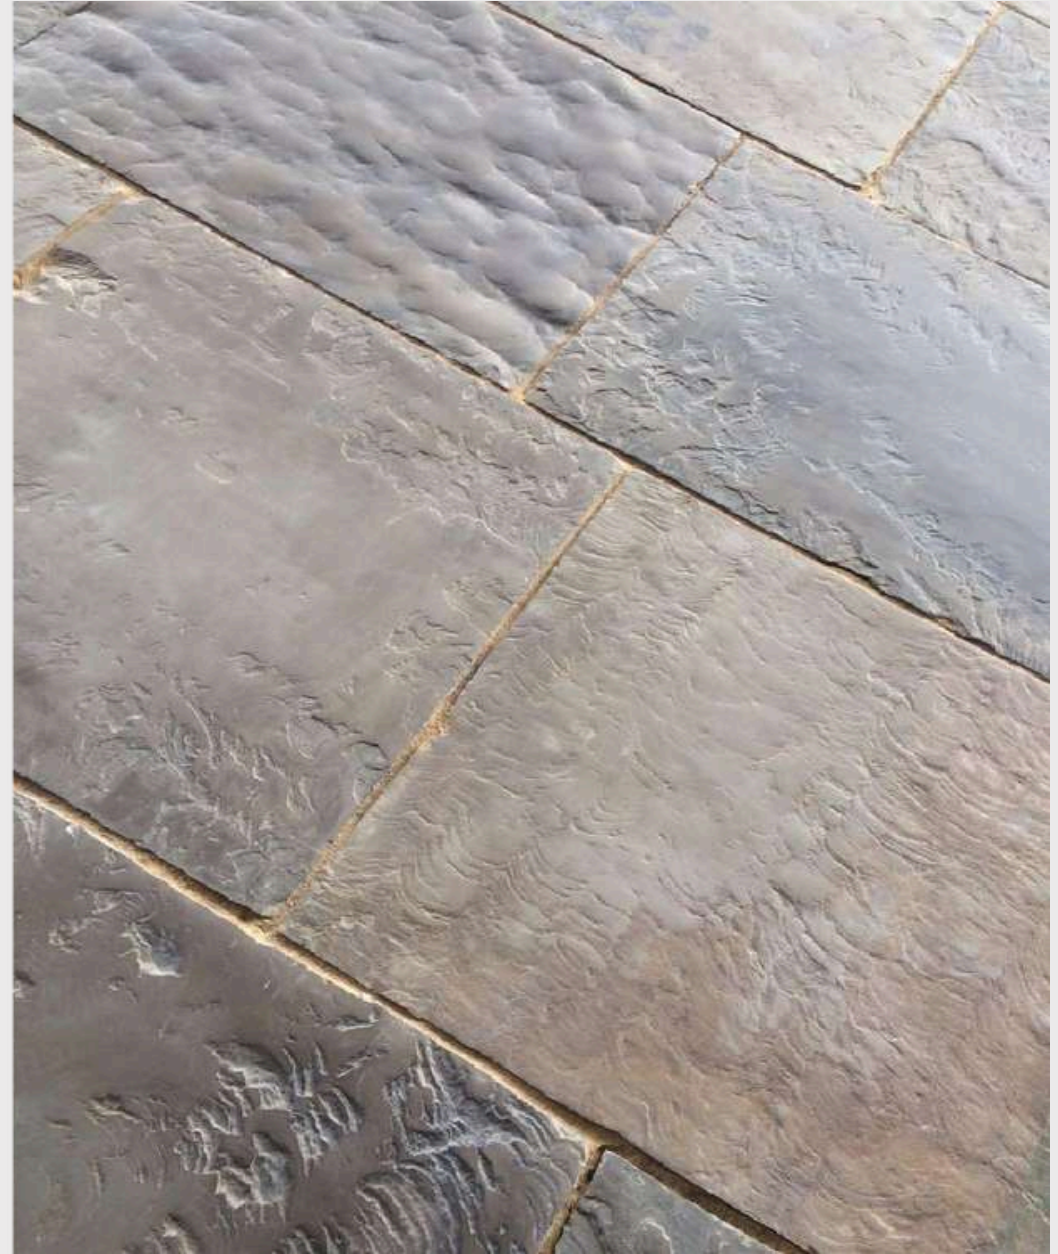

BLACK BLUE LIMESTONE CLASSIC ANTIQUE

TANDUR YELLOW LIMESTONE HAND CUT TUMBLED

BLACK LIMESTONE HANDCUT TUMBLED

TANDUR BEIGE HISTORICAL FLOORING

BLACK BLUE STONE CATHEDRAL ANTIQUE

TANDUR YELLOW LIMESTONE HONED TUMBLED

YORK STONE RECLAIMED FLOORING

YORK STONE RECLAIMED FLOORING

YORK STONE RECLAIMED FLOORING

JERUSALEM OLD VINTAGE FLOORING

APPLICATION
PICTURES

OLD ANTIQUE
RECLAIMED FINISHES

BLACKBLUE STONE HONED TUMBLED

BLUE BLACK LIMESTONE AGED FLOORING

APPLICATION
PICTURES

OLD ANTIQUE
RECLAIMED FINISHES

BLUEBLACK STONE WEATHERED

PORTLANDWHITE SEASONED FLOORING

APPLICATION
PICTURES

OLD ANTIQUE
RECLAIMED FINISHES

TANDUR BEIGE ANCIENT FLOORING

TANDUR BEIGE ANCIENT FLOORING