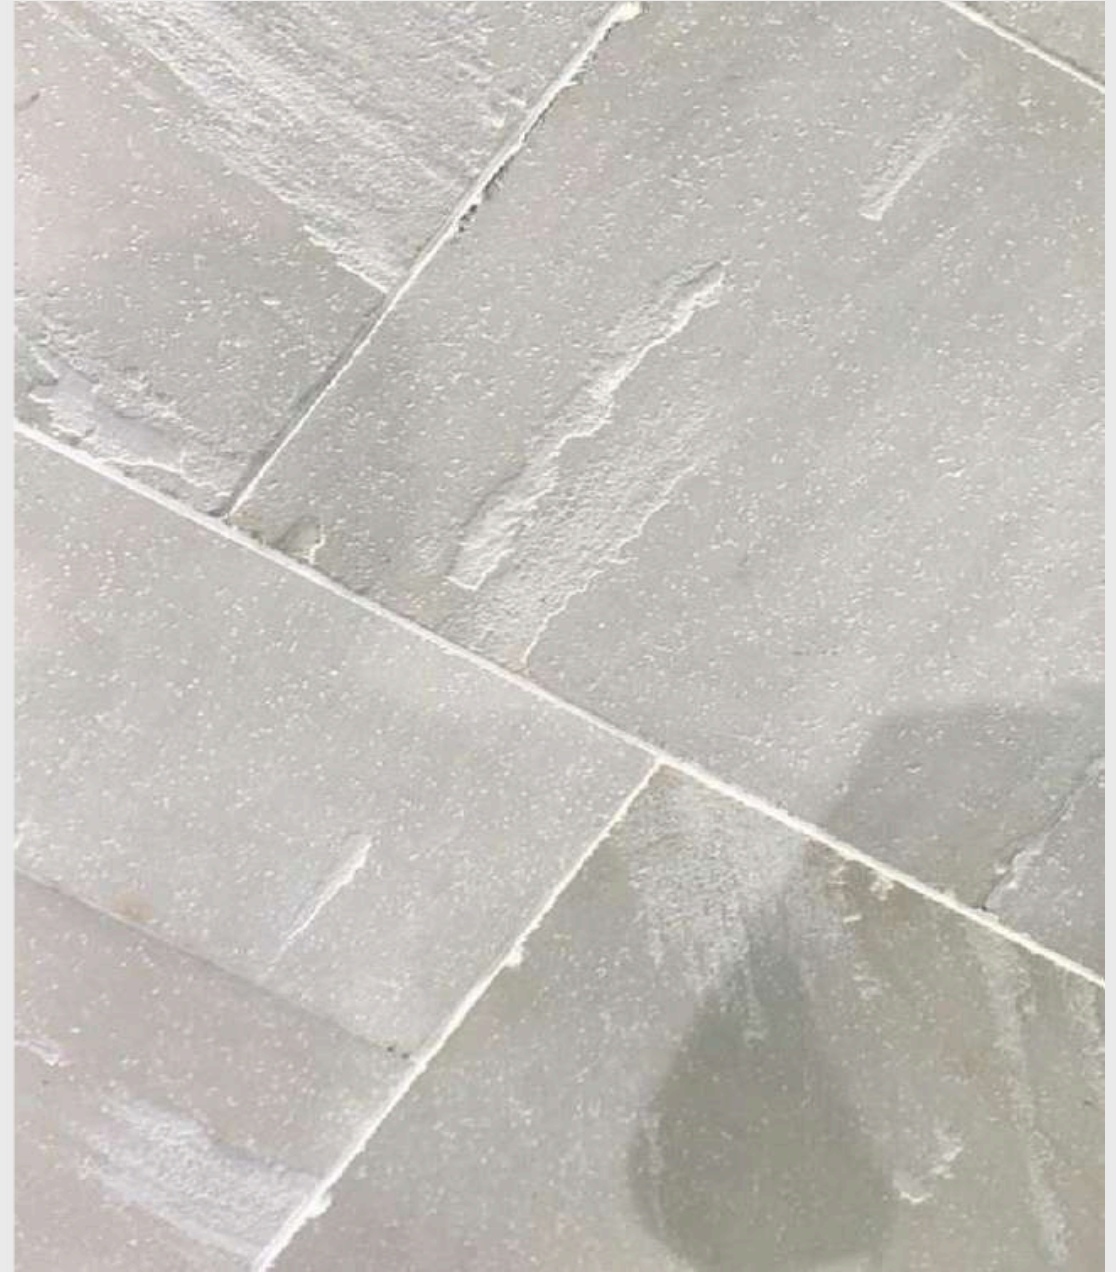

PORTLAND WHITE HISTORICAL FLOORING

PURBECK GREY CATHEDRAL ANTIQUE

BLACK LIMESTONE HAND CUT TUMBLED

PURBECK GREY LIMESTONE AGED FLOORING

TANDUR GREY HISTORICAL FLOORING

BLUE STONE WEATHERED FLOORING

PURBECK GREY LIMESTONE DISTRESSED

BLACK LIMESTONE CATHEDRAL ANTIQUE

TANDUR GREY CATHEDRAL ANTIQUE

BLACK LIMESTONE LEATHER SATIN FINISH

PORTLAND WHITE SEASONED FLOORING

COTSWOLD OLD HISTORICAL FLOORING

BLACK LIMESTONE HISTORICAL FLOORING

TANDUR GREY LIMESTONE HANDCUT TUMBLED

YORK STONE RECLAIMED FLOORING

YORK STONE RECLAIMED FLOORING

YORK STONE RECLAIMED FLOORING

JERUSALEM OLD VINTAGE FLOORING

APPLICATION
PICTURES

OLD ANTIQUE
RECLAIMED FINISHES

BLACKBLUE STONE HONED TUMBLED

BLUE BLACK LIMESTONE AGED FLOORING

APPLICATION
PICTURES

OLD ANTIQUE
RECLAIMED FINISHES

BLUEBLACK STONE WEATHERED

PORTLANDWHITE SEASONED FLOORING

APPLICATION
PICTURES

OLD ANTIQUE
RECLAIMED FINISHES

TANDUR BEIGE ANCIENT FLOORING

TANDUR BEIGE ANCIENT FLOORING