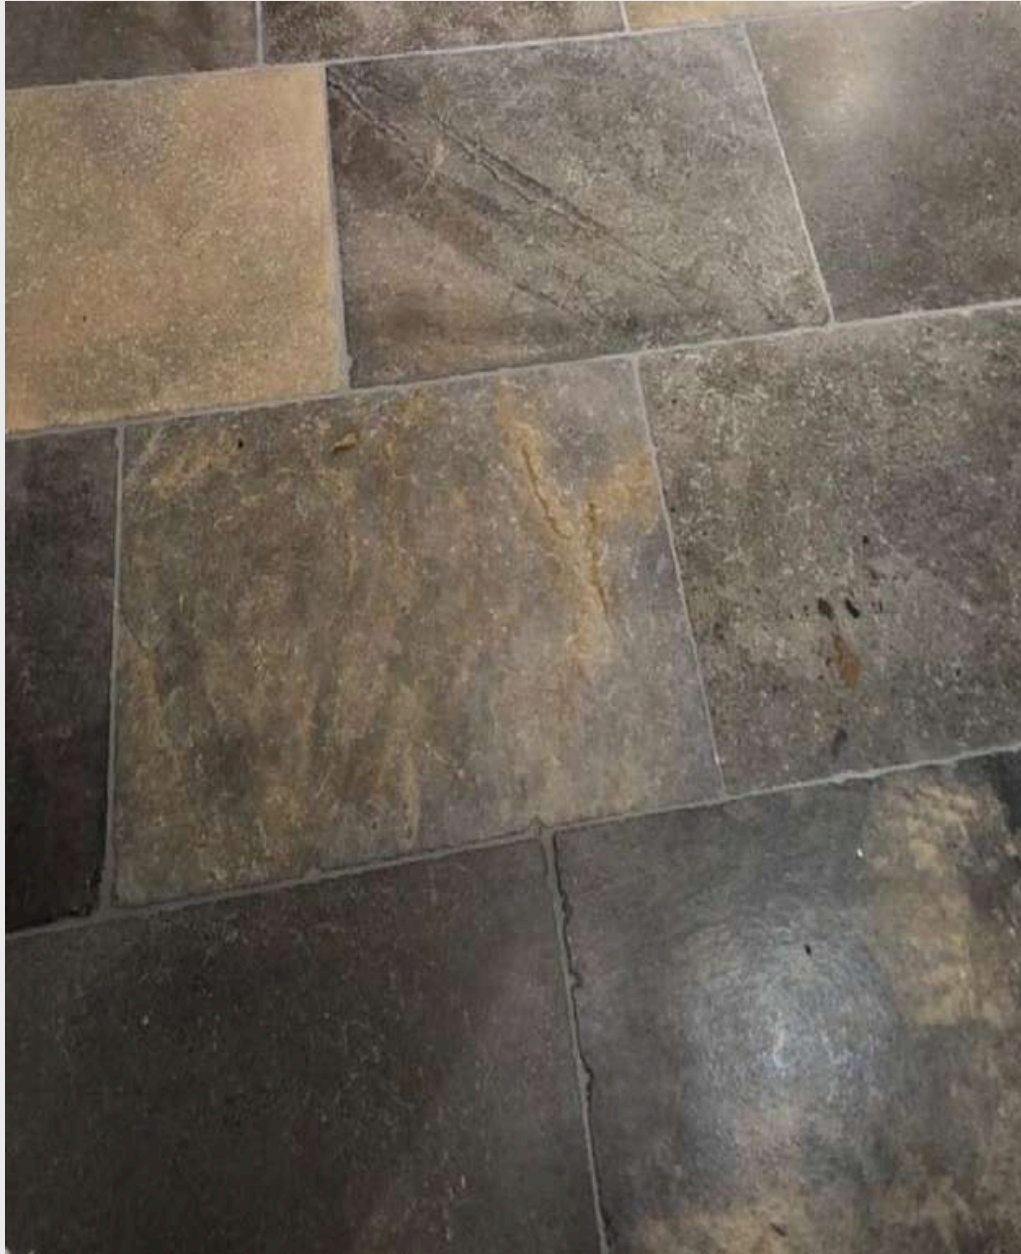

BLACK BLUE LIMESTONE CLASSIC ANTIQUE

TANDUR YELLOW LIMESTONE HAND CUT TUMBLED

BLACK LIMESTONE HANDCUT TUMBLED

TANDUR BEIGE HISTORICAL FLOORING

BLACK BLUE STONE CATHEDRAL ANTIQUE

TANDUR YELLOW LIMESTONE HONED TUMBLED

YORK STONE RECLAIMED FLOORING

YORK STONE RECLAIMED FLOORING

YORK STONE RECLAIMED FLOORING

JERUSALEM OLD VINTAGE FLOORING

APPLICATION
PICTURES

OLD ANTIQUE
RECLAIMED FINISHES

BLACKBLUE STONE HONED TUMBLED

BLUE BLACK LIMESTONE AGED FLOORING

APPLICATION
PICTURES

OLD ANTIQUE
RECLAIMED FINISHES

BLUEBLACK STONE WEATHERED

PORTLANDWHITE SEASONED FLOORING

APPLICATION
PICTURES

OLD ANTIQUE
RECLAIMED FINISHES

TANDUR BEIGE ANCIENT FLOORING

TANDUR BEIGE ANCIENT FLOORING