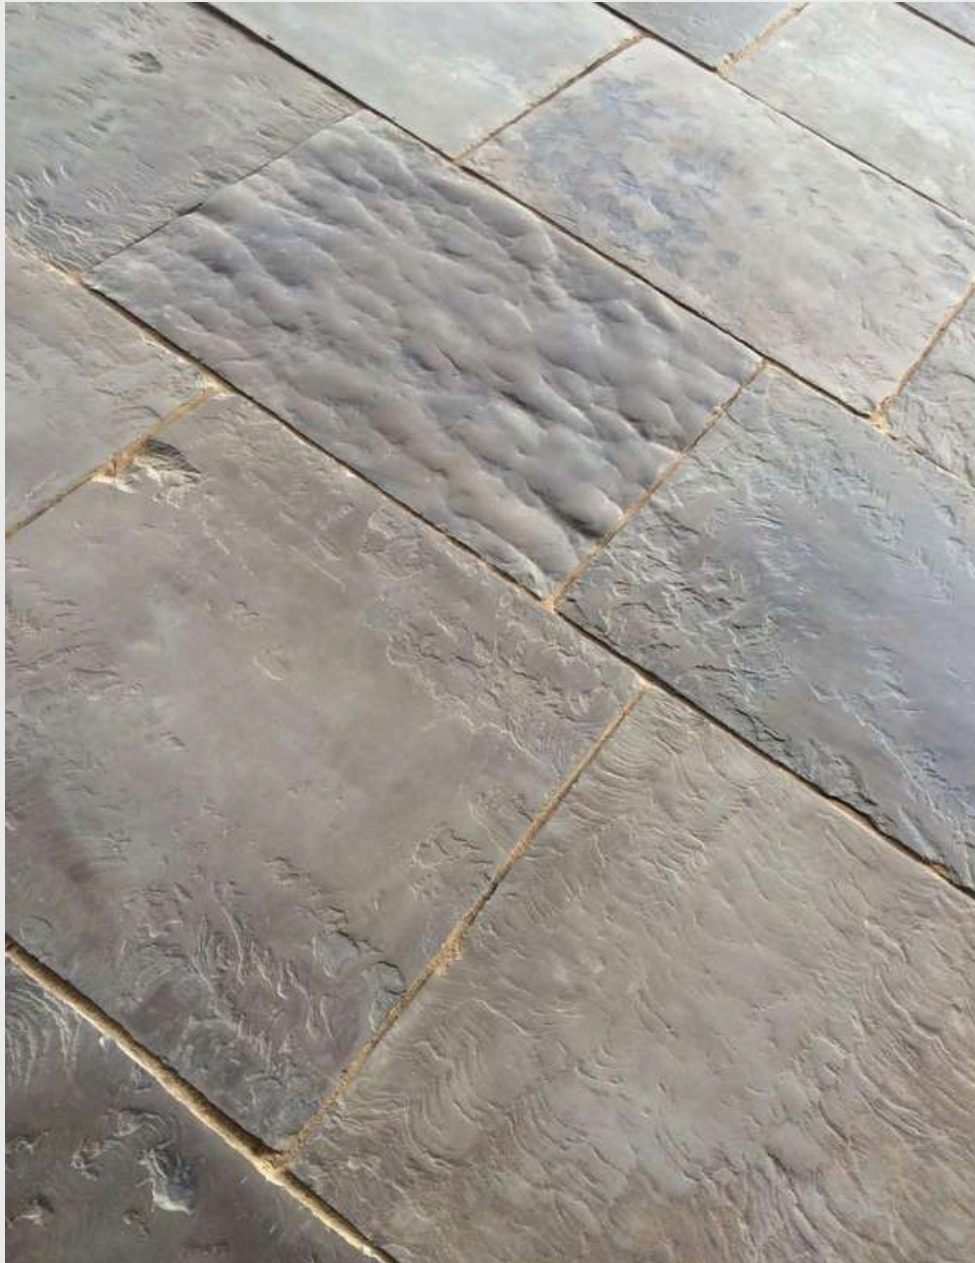

BLACK BLUE LIMESTONE CLASSIC ANTIQUE

TANDUR YELLOW LIMESTONE HAND CUT TUMBLED

BLACK LIMESTONE HANDCUT TUMBLED

TANDUR BEIGE HISTORICAL FLOORING

BLACK BLUE STONE CATHEDRAL ANTIQUE

TANDUR YELLOW LIMESTONE HONED TUMBLED

YORK STONE RECLAIMED FLOORING

YORK STONE RECLAIMED FLOORING

YORK STONE RECLAIMED FLOORING

JERUSALEM OLD VINTAGE FLOORING

APPLICATION
PICTURES

OLD ANTIQUE
RECLAIMED FINISHES

BLACKBLUE STONE HONED TUMBLED

BLUE BLACK LIMESTONE AGED FLOORING

APPLICATION
PICTURES

OLD ANTIQUE
RECLAIMED FINISHES

BLUEBLACK STONE WEATHERED

PORTLANDWHITE SEASONED FLOORING

APPLICATION
PICTURES

OLD ANTIQUE
RECLAIMED FINISHES

TANDUR BEIGE ANCIENT FLOORING

TANDUR BEIGE ANCIENT FLOORING