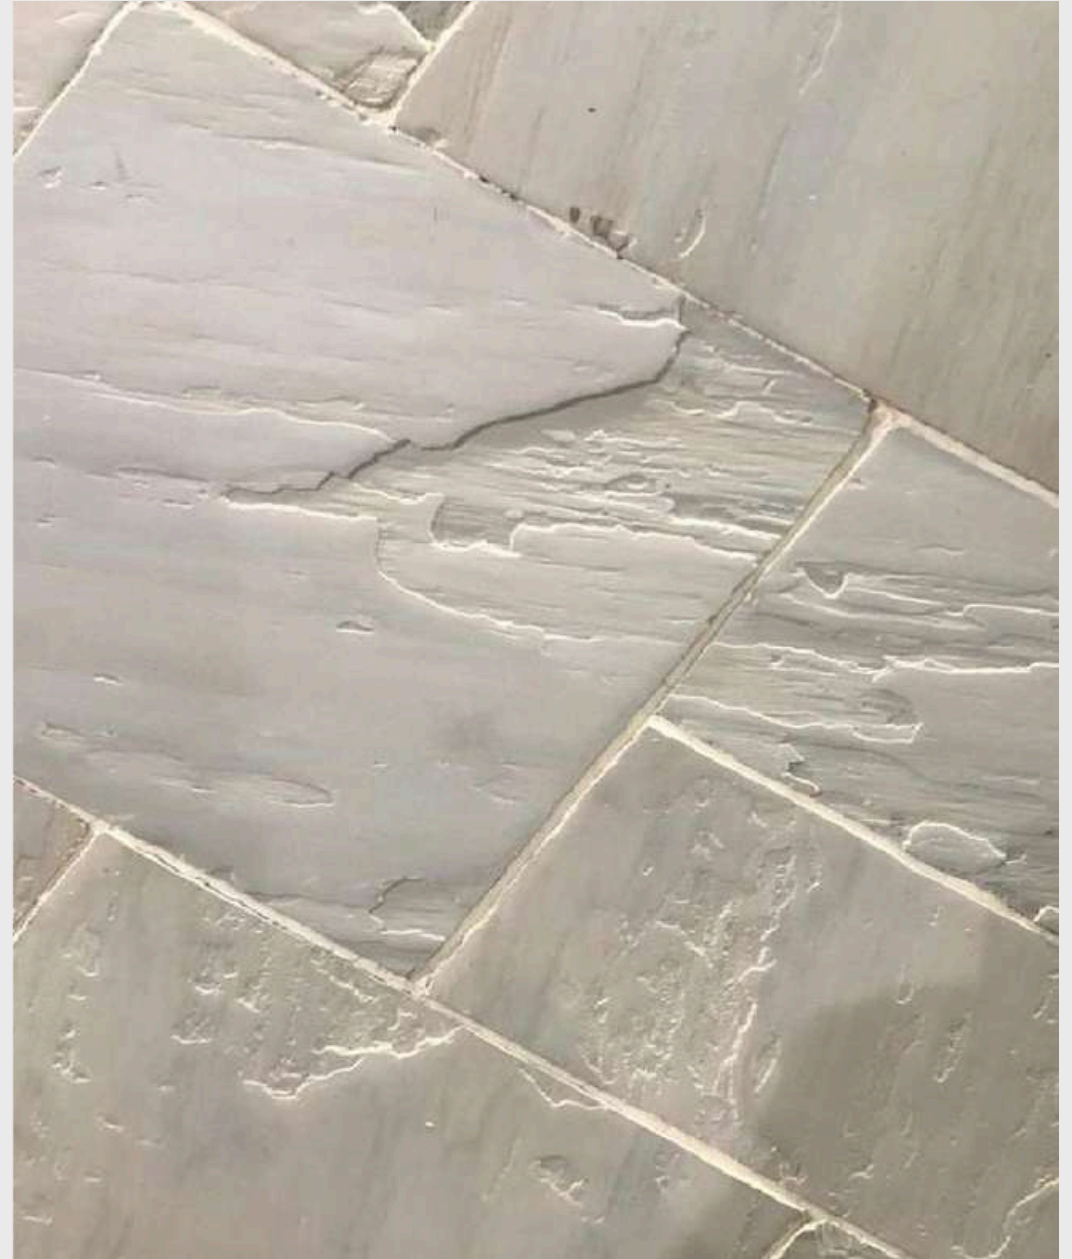

PORTLAND WHITE HISTORICAL FLOORING

PURBECK GREY CATHEDRAL ANTIQUE

BLACK LIMESTONE HAND CUT TUMBLED

PURBECK GREY LIMESTONE AGED FLOORING

TANDUR GREY HISTORICAL FLOORING

BLUE STONE WEATHERED FLOORING

PURBECK GREY LIMESTONE DISTRESSED

YORK STONE RECLAIMED FLOORING

YORK STONE RECLAIMED FLOORING

YORK STONE RECLAIMED FLOORING

JERUSALEM OLD VINTAGE FLOORING

APPLICATION
PICTURES

OLD ANTIQUE
RECLAIMED FINISHES

BLACKBLUE STONE HONED TUMBLED

BLUE BLACK LIMESTONE AGED FLOORING

APPLICATION
PICTURES

OLD ANTIQUE
RECLAIMED FINISHES

BLUEBLACK STONE WEATHERED

PORTLANDWHITE SEASONED FLOORING

APPLICATION
PICTURES

OLD ANTIQUE
RECLAIMED FINISHES

TANDUR BEIGE ANCIENT FLOORING

TANDUR BEIGE ANCIENT FLOORING