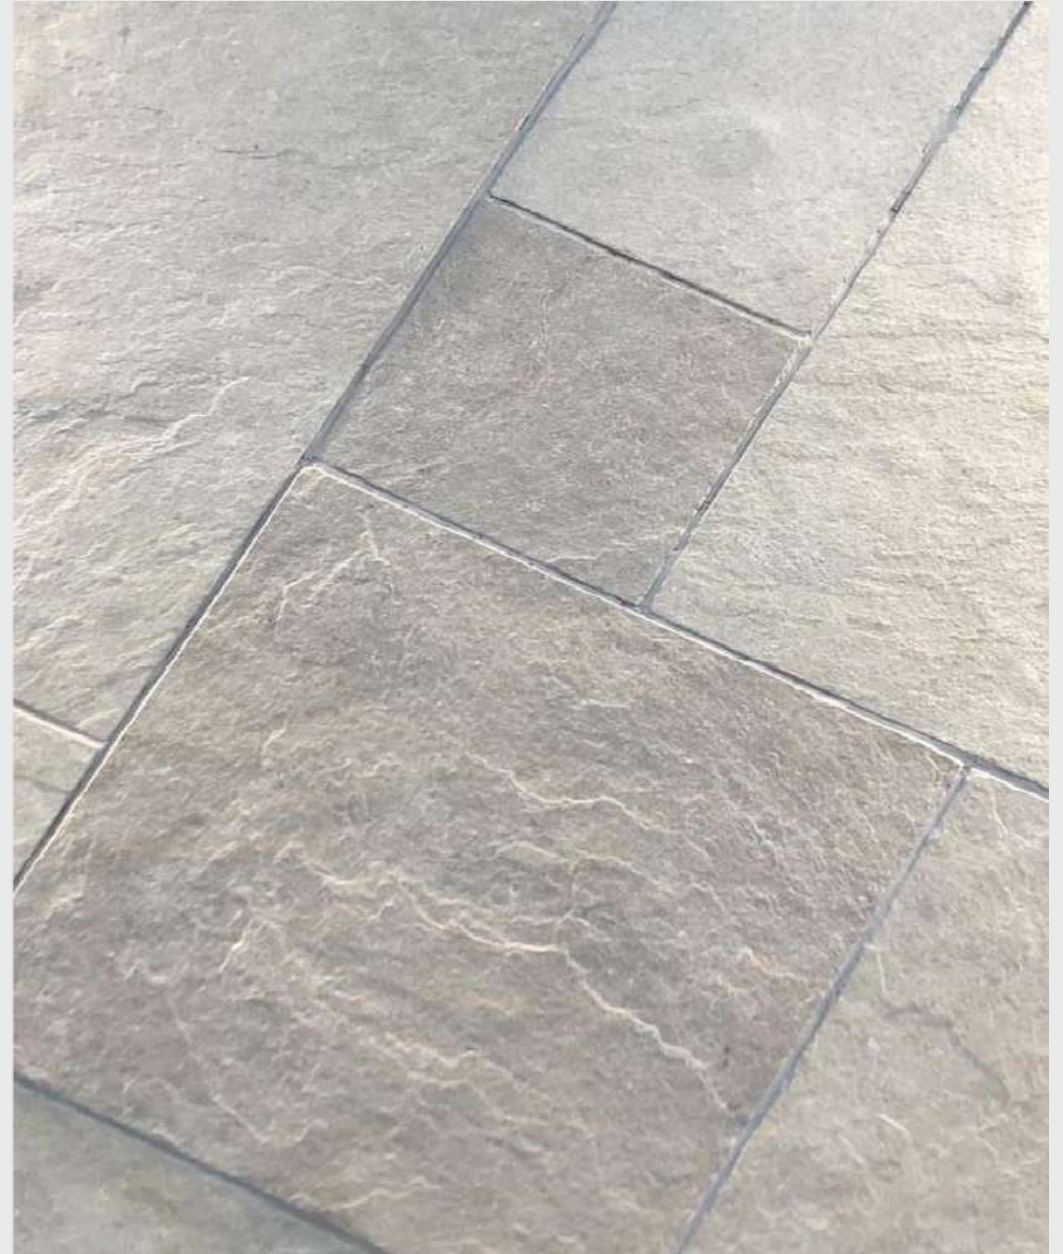

PORTLAND WHITE HISTORICAL FLOORING

PURBECK GREY CATHEDRAL ANTIQUE

BLACK LIMESTONE HAND CUT TUMBLED

PURBECK GREY LIMESTONE AGED FLOORING

TANDUR GREY HISTORICAL FLOORING

BLUE STONE WEATHERED FLOORING

PURBECK GREY LIMESTONE DISTRESSED

APPLICATION
PICTURES

OLD ANTIQUE
RECLAIMED FINISHES

BLUEBLACK STONE WEATHERED

PORTLANDWHITE SEASONED FLOORING

APPLICATION
PICTURES

OLD ANTIQUE
RECLAIMED FINISHES

TANDUR BEIGE ANCIENT FLOORING

TANDUR BEIGE ANCIENT FLOORING